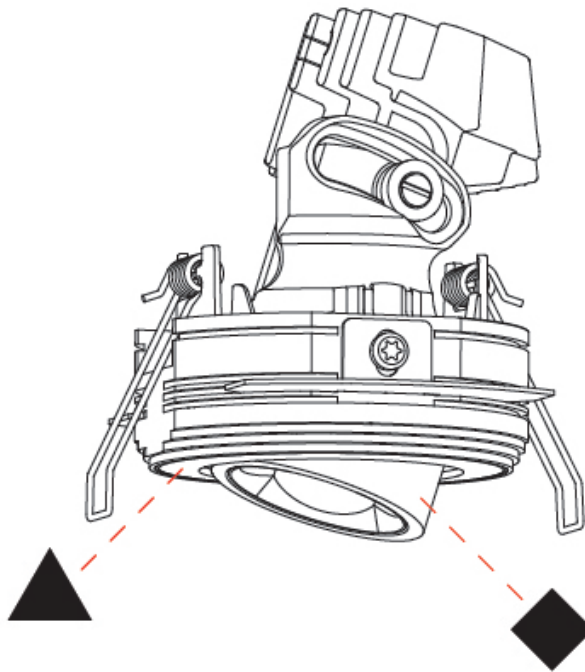

OIKO PRO ROUND ADJUSTABLE TRIMLESS

A35885-

PROJECT

TYPE

SPECIFIER

QUANTITY

DATE

A