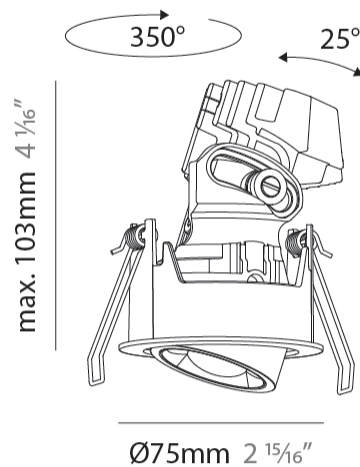

GENERAL

Series: Oiko Pro Round
Subseries: Oiko Pro Round Adjustable
Brand: Prolicht
Division: Architectural
Mounting Type: Recessed
Mounting Location: Ceiling
Subcategory: Downlight

PHYSICAL

Shape: Round
Diameter (mm): 75
Diameter (in): 2 15/16
Height (mm): 103
Height (in): 4 1/16
Ceiling Thickness (mm): 1 - 25
Ceiling Thickness (in): 1/16 - 1 3/16
Min. Recessing Depth (mm): 115
Min. Recessing Depth (in): 4 1/2
Light Distribution: Downlight
Diffuser: Lens Pack - Spread Lens / Linear Spread Lens / Honeycomb Louver

Fixture Finish: SSR / BKV / CWI / CRY / HAB / UFT / ITA / RUA / FTG / MYG / LOD / PUS / FRO / FUP / KIA / POP / BLS / SPG / MEY / GOH / GUM / CHC / COM / ABZ / JAG / OBR / MOS / ROR

Fixture Material: Aluminum Die Cast
Cut-out Measurements: D. - 68mm / 2 11/16"

ELECTRICAL

Lamp Type: LED (Zhaga Standard)
Input Wattage (W): 14
Total Output Wattage (W): 12.7
Dimming: Dali Dimming
Driver Included: No
Driver Location: Remote
Driver Type: Constant Current - Universal (120Vac only for DALI driver)
Driver Class: Class 2
Input Voltage (V): 120 - 277
Constant Current (MA): 700

LED

Number of LEDs: 1
Color Temperature (°K): 2700-6500 Tunable White
Max. Delivered Lumen (lm): 1054 - 1240
Nominal Lumen (lm): 1242 - 1460
CRI: >90 CRI
Lamp Life (hrs): 50000
Special LEDs offerings: Tunable White

OPTICAL

Reflector°: 52

RATINGS AND CERTIFICATIONS

Certified By: Certified for North American Standards
IP rating: IP20