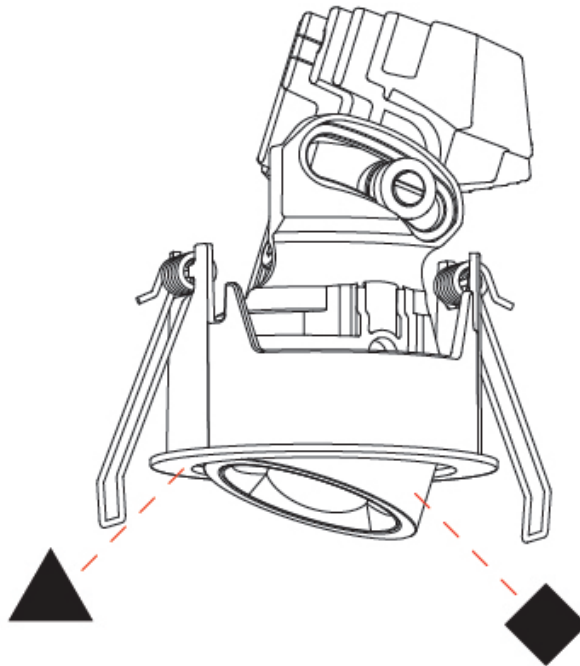

OIKO PRO ROUND ADJUSTABLE RECESSED

A35855-

PROJECT _____

TYPE _____

SPECIFIER _____

QUANTITY _____

DATE _____